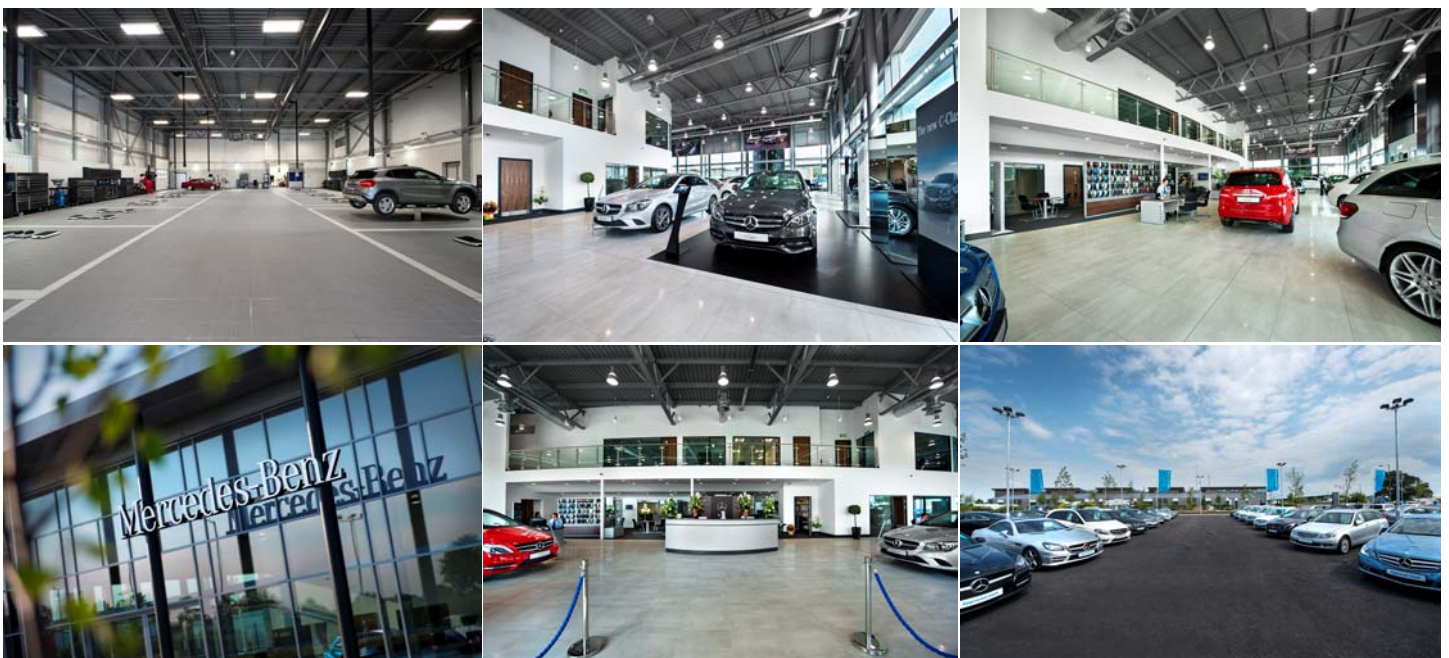

New Build

Scheme Details

This project on Battlefield Road, included the design & build of the showroom, workshop, valet building, the formation of car parking facilities, vehicle display area, new vehicular accesses and associated landscaping. Mercedes Benz of Shrewsbury is the first Mercedes Dealership in the world to incorporate the brand new corporate identity signage.

Programme: 35 weeks

Value: Circa £3.4 million

Innovative Construction Solutions, **making complex simple**

mcs group Ltd, Station Works, Station Road, Claverdon, Warwickshire, CV35 8PE

T: 01926 842500 F: 01926 844820 W: [www.mcs-ltd.com](http://www.mcs-ltd.com)