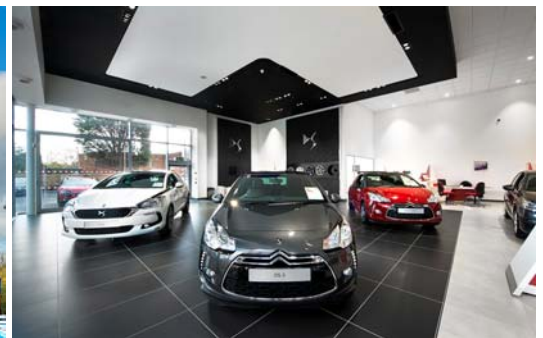

New Build

Scheme Details

Value : £3,950,000

New build tri marquee facility for Peugeot Citroen and DS.
Unique stilted frame to facilitate flood in bowl beneath building.

Programme : 41 Weeks

Innovative Construction Solutions, **making complex simple**