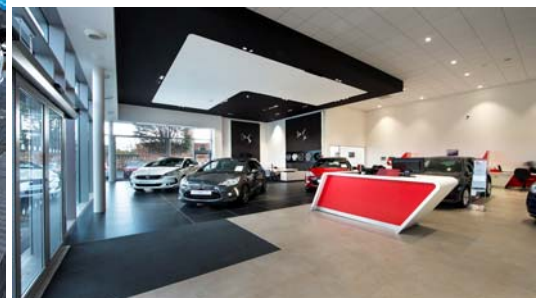

New Build

Scheme Details

Value : £3,950,000

New build tri marquee facility for Peugeot Citroen and DS.
Unique stilted frame to facilitate flood in bowl beneath building.

Programme : 41 Weeks

Innovative Construction Solutions, **making complex simple**